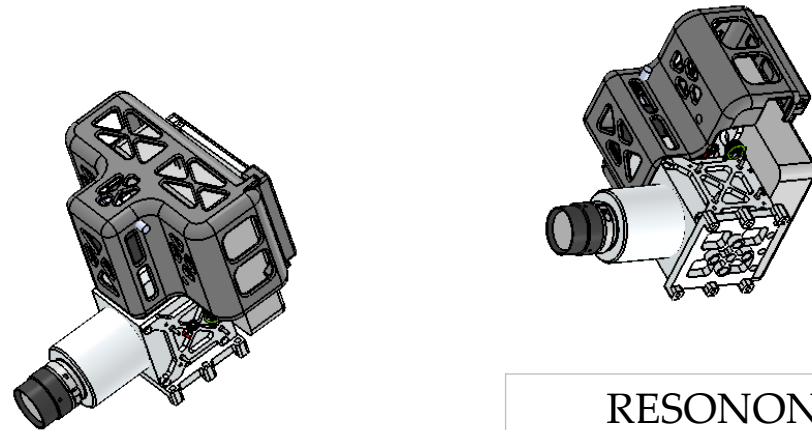

Center of Mass Location

RESONON, INC.

123 Commercial Drive, Bozeman, MT 59715 USA
 www.resonon.com
 +1 406.586.3356

Pika L Airborne Hyperspectral Imaging System

Values reflect standard components.
 Dimensions are in millimeters
 Drawing scale 3:1

Complete system weight: 1.62 kg

SHEET 1 OF 1