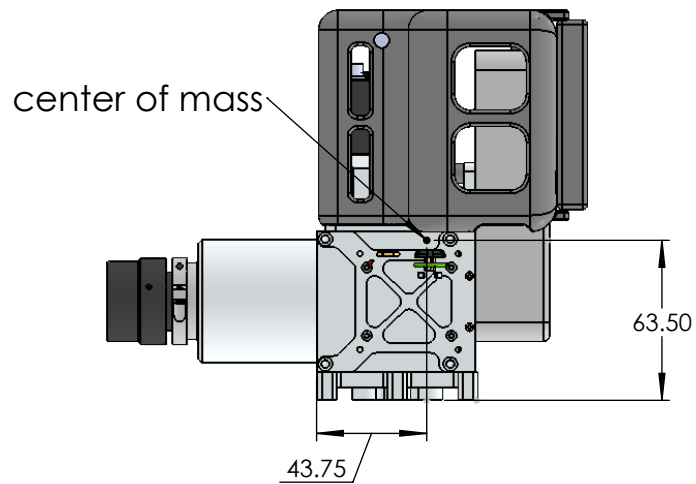

Center of Mass Location

RESONON, INC.

123 Commercial Drive, Bozeman, MT 59715 USA
 www.resonon.com
 +1 406.586.3356

Pika L Airborne Hyperspectral Imaging System

Values reflect standard components.
 Dimensions are in millimeters
 Drawing scale 3:1

Complete system weight: 1.62 kg

SHEET 1 OF 1